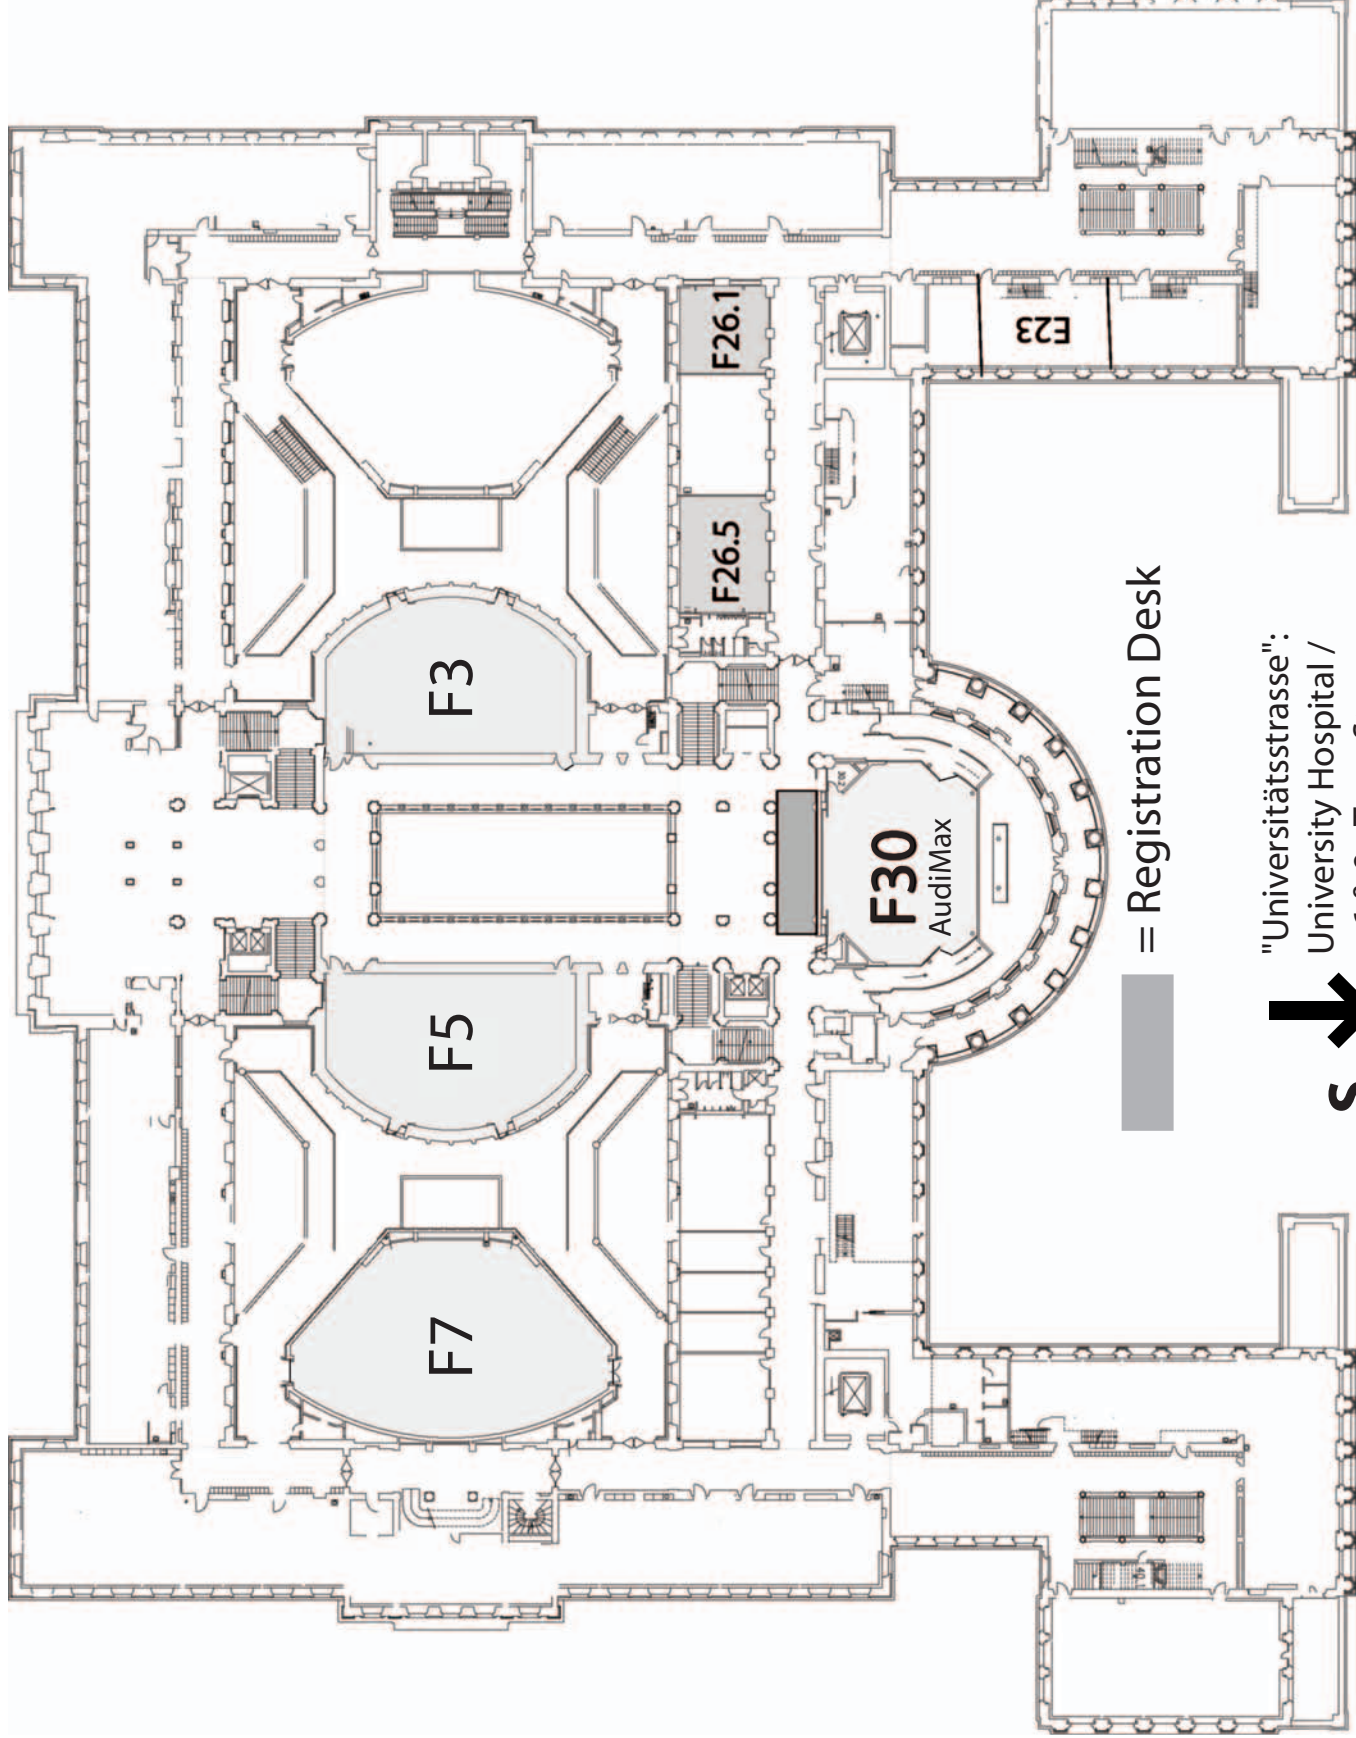

**N** ↑  
"Polyterrasse":  
City Center /  
View Point

F3, F5, F7, F30:  
Sessions

F 26.1:  
Conference  
Office

F 26.5:  
Cloak Room

E 23  
(one floor down):  
Internet Room

█ = Registration Desk

**S** ↓  
"Universitätsstrasse":  
University Hospital /  
6 & 9 - Tram Stop